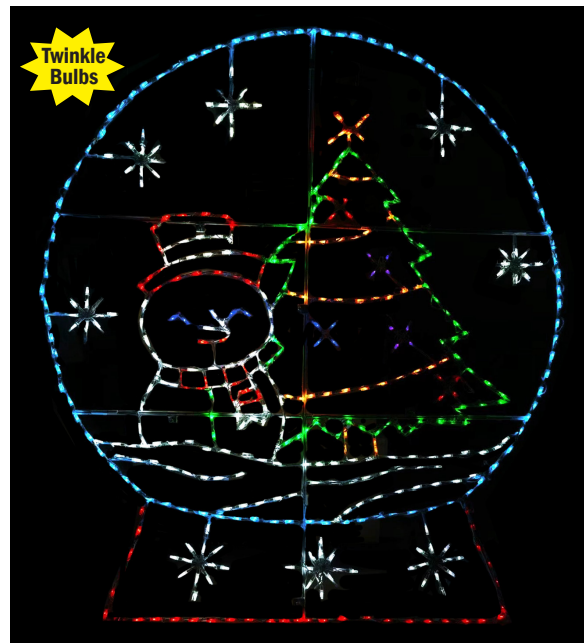

LED PENGUIN HOLDING FISH
PNGFISH - 50" x 50"
Penguin with fish

LED PENGUIN FISHING
PNGROD - 52" x 60"
Penguin with Fishing Rod

LED CHRISTMAS TREES TRAILER
CMPR - 64" x 86" - Camper Trailer with tree & wreath

LED YETI
YETI - 65" x 73" - Yeti the beast

LED SNOWMAN IN SNOW GLOBE
GLOBE360 - 73" x 66"
w/Twinkle Bulbs

LED BOY ROLLING SNOW BALL
SBB - 65" x 81" - Boy Rolling Snow Ball

2024 New Products

LED SCROLL ORNAMENT
ORSC26RG - 27" x 24"
Red, Green, & White