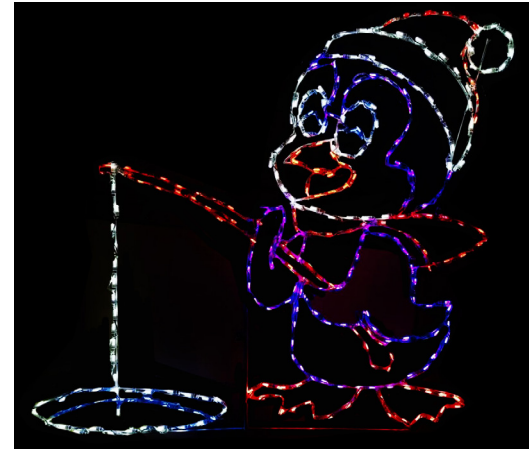

LED PENGUIN FISHING
PNGROD - 52" x 60"
Penguin with Fishing Rod