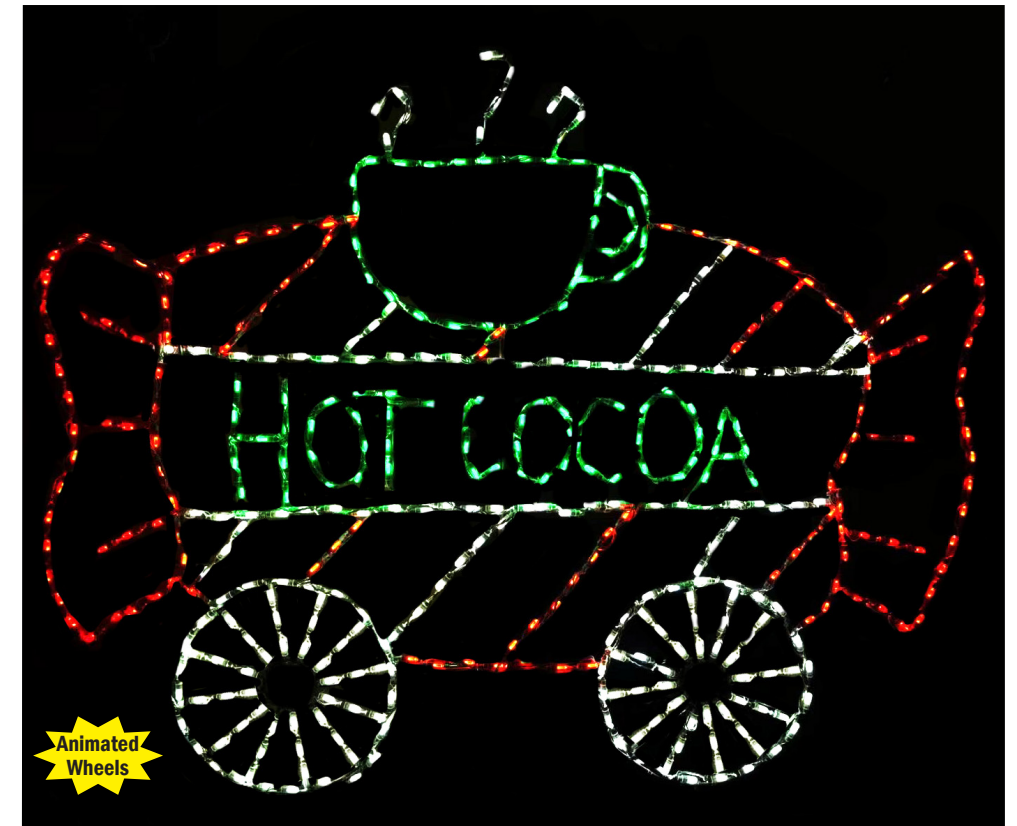

LED 3 ORNAMENT STACK
 ORST - 82" x 38" - Red, Green,
 Blue & Gold (Animated)
 Includes 3 channel relay box

LED CHRISTMAS TREATS
 POP3 - 72" x 38"
 Candy Lollipop Cluster

LED ANIMATED TRAIN CAR
 TC03-5 - 49" x 72" - Red & White.
 Universal Train Car with rack to display other displays.
 (Animated wheels turn) Includes 3 channel relay box