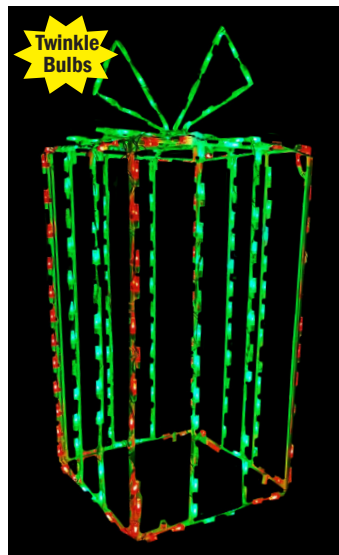

LED TALL 3D GIFT BOX
GB3D43RG - 37" x 16" x 16"
Red & Green w/Twinkle Bulbs