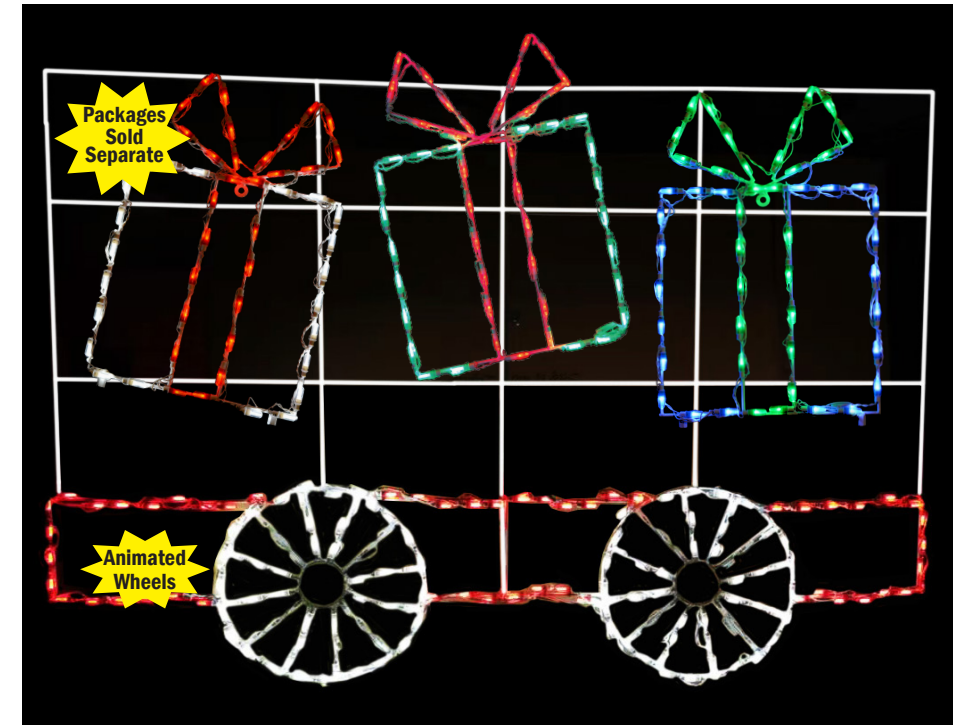

LED 5MM CONCAVE BALLED SET
 C50WWBAL - Warm White
 C50WHBAL - White (Not Pictured)
 5MM Concave 50 ct. 6" Spaced pre-balled
 light set. Easy to install when wrapping trees.
 Save time when installing, just plug in and start
 wrapping trees.

LED TALL 3D GIFT BOX
 GB3D43RW - 37" x 16" x 16"
 Red & White w/Twinkle Bulbs

LED TWIST DROP ORNAMENT
 OR31RG - 28" x 15"
 Red, Green, & White

LED ONION ORNAMENT
 OR32RG - 19" x 21"
 Red, Green, & White

LED 3 ORNAMENT STACK
 ORST - 82" x 38" - Red, Green,
 Blue & Gold (Animated)
 Includes 3 channel relay box

LED CHRISTMAS TREATS
 POP3 - 72" x 38"
 Candy Lollipop Cluster

LED ANIMATED TRAIN CAR
 TC03-5 - 49" x 72" - Red & White.
 Universal Train Car with rack to display other displays.
 (Animated wheels turn) Includes 3 channel relay box