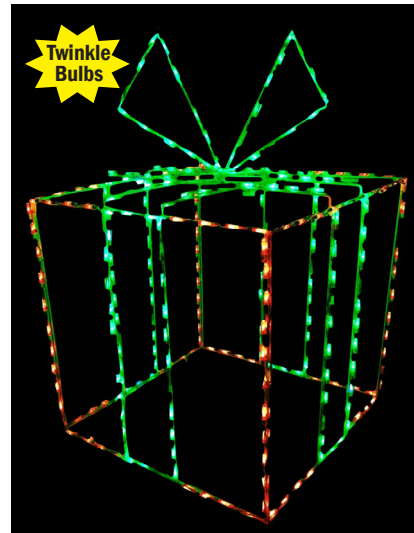

2024 New Products

PRE-ASSEMBLED C9 QUICK INSTALL KIT

SAVE TIME! No more pre-clipping!

- Save Time with Brite Ideas Pre-Assembled C9 Quick Install Kit. Just open the box and start your install.
- We included 5 male and 5 female slide plugs plus an additional 50 ft. of SPT1 wire for your jumper customization needs.
- PRE-ASSEMBLED 200', 15" spaced green cording Pre-clipped 160 LED bulbs, male plug attached. Allows more time to do MORE INSTALLS in LESS TIME.

2024 New Products

NEW PRODUCTS

NEW PRODUCTS

LED C9 FACETED TWINKLE BULB
 C9TWKBL - Blue, - C9TWKGD - GOLD
 C9TWKGR - Green, C9TWKRD - Red
 C9TWKWH - White, C9TWKWW - Warm White,
 LED C9 Faceted Twinkle Bulb

LED 5MM CONCAVE BALLED SET
 C50WWBAL - Warm White
 C50WHBAL - White (Not Pictured)
 5MM Concave 50 ct. 6" Spaced pre-balled
 light set. Easy to install when wrapping trees.
 Save time when installing, just plug in and start
 wrapping trees.