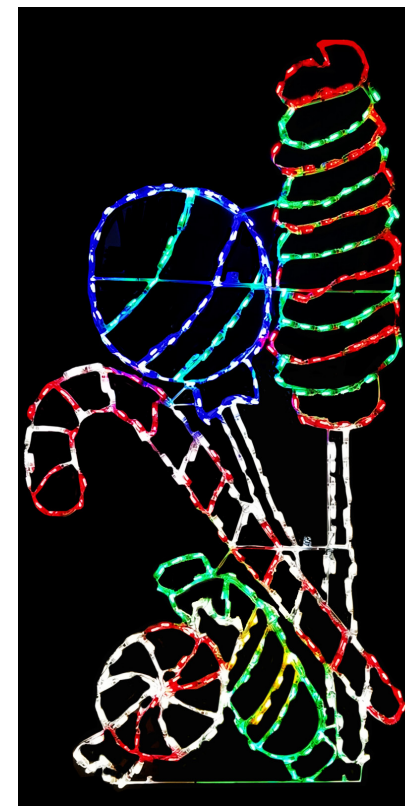

LED 5MM CONCAVE BALLED SET
 C50WWBAL - Warm White
 C50WHBAL - White (Not Pictured)
 5MM Concave 50 ct. 6" Spaced pre-balled
 light set. Easy to install when wrapping trees.
 Save time when installing, just plug in and start
 wrapping trees.

LED TALL 3D GIFT BOX
 GB3D43RW - 37" x 16" x 16"
 Red & White w/Twinkle Bulbs

LED TWIST DROP ORNAMENT
 OR31RG - 28" x 15"
 Red, Green, & White

LED ONION ORNAMENT
 OR32RG - 19" x 21"
 Red, Green, & White

LED 3 ORNAMENT STACK
 ORST - 82" x 38" - Red, Green,
 Blue & Gold (Animated)
 Includes 3 channel relay box

LED CHRISTMAS TREATS
 POP3 - 72" x 38"
 Candy Lollipop Cluster

LED ANIMATED TRAIN CAR
 TC03-5 - 49" x 72" - Red & White.
 Universal Train Car with rack to display other displays.
 (Animated wheels turn) Includes 3 channel relay box