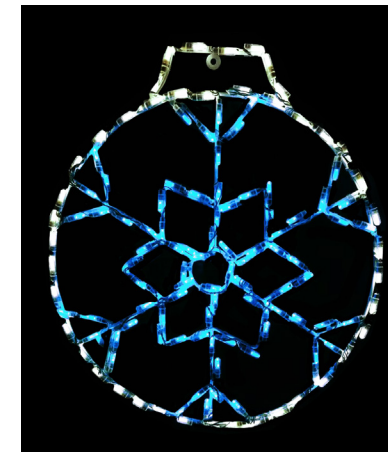

LED 5MM CONCAVE BALLED SET
 C50WWBAL - Warm White
 C50WHBAL - White (Not Pictured)
 5MM Concave 50 ct. 6" Spaced pre-balled
 light set. Easy to install when wrapping trees.
 Save time when installing, just plug in and start
 wrapping trees.

LED YETI
YETI - 65" x 73" - Yeti the beast

LED SNOWMAN IN SNOW GLOBE
GLOBE360 - 73" x 66"
w/Twinkle Bulbs

LED BOY ROLLING SNOW BALL
SBB - 65" x 81" - Boy Rolling Snow Ball

2024 New Products

LED SCROLL ORNAMENT
ORSC26RG - 27" x 24"
Red, Green, & White

LED SNOWFLAKE ORNAMENT
ORSF26IB - 27" x 24"
Ice Blue & White

LED JOY SIGN WITH SNOWFLAKE
JOYSF - 24" x 48"
Red, Green, & Gold.
Snowflake Ornament Joy

LED RGB MERRY CHRISTMAS SIGN
MC24RGB - 38" x 134" RGB Merry Christmas with Modern Script